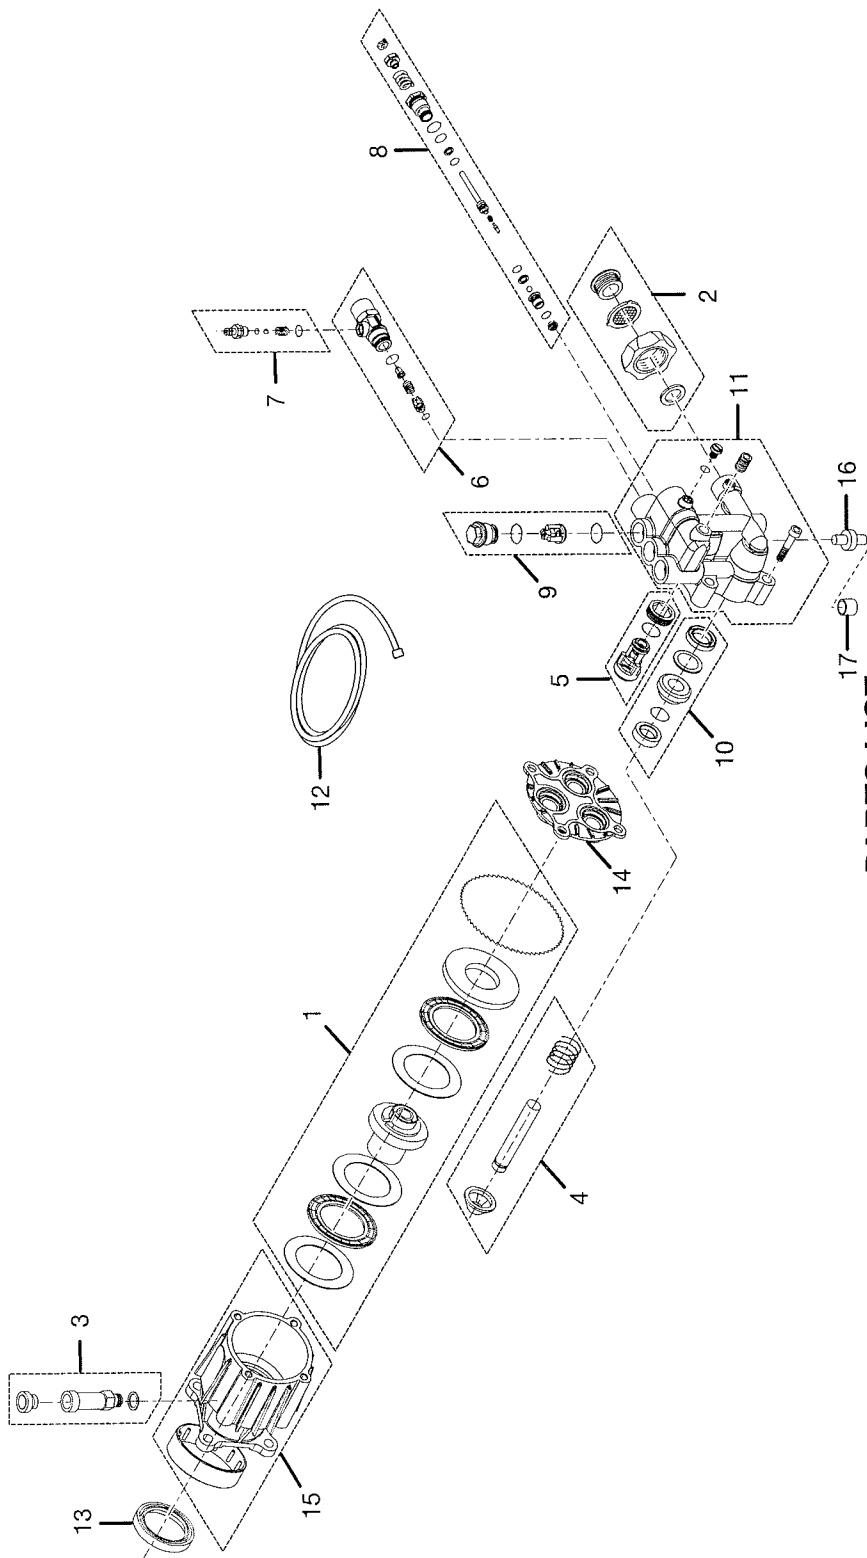

RYOBI GASOLINE PRESSURE WASHER - MODEL NUMBER RY80030

PARTS LIST

KEY NO.	PART NO.	DESCRIPTION	QTY.	KEY NO.	PART NO.	DESCRIPTION	QTY.
1	KTR192401	WOBBLE PLATE KIT	1	10	KTR192406	PACKING KIT	1
2	KTR183477	GARDEN HOSE KIT	1	11	KTR192407	PUMP HEAD KIT	1
3	KTR183478	OIL BREATHER VALVE KIT	1	12	KTR191352	CHEMICAL SUCTION TUBE KIT	1
4	KTR180891	PISTON KIT	1	13	GUGO92365	FLANGE OIL SEAL	1
5	KTR192402	SMALL VALVE KIT	1	14	MFVR90014	CARTER	1
6	KTR192403	INLET CONNECTOR KIT	1	15	MFVR90004	FLANGE ASSEMBLY	1
7	KTR191351	DETERGENT SUCTION KIT	1	16	985904001	THERMAL RELIEF VALVE	1
8	KTR192404	BY-PASS VALVE KIT	1	17	570575001	RUBBER TUBE	1
9	KTR192405	SMALL VALVE KIT	1