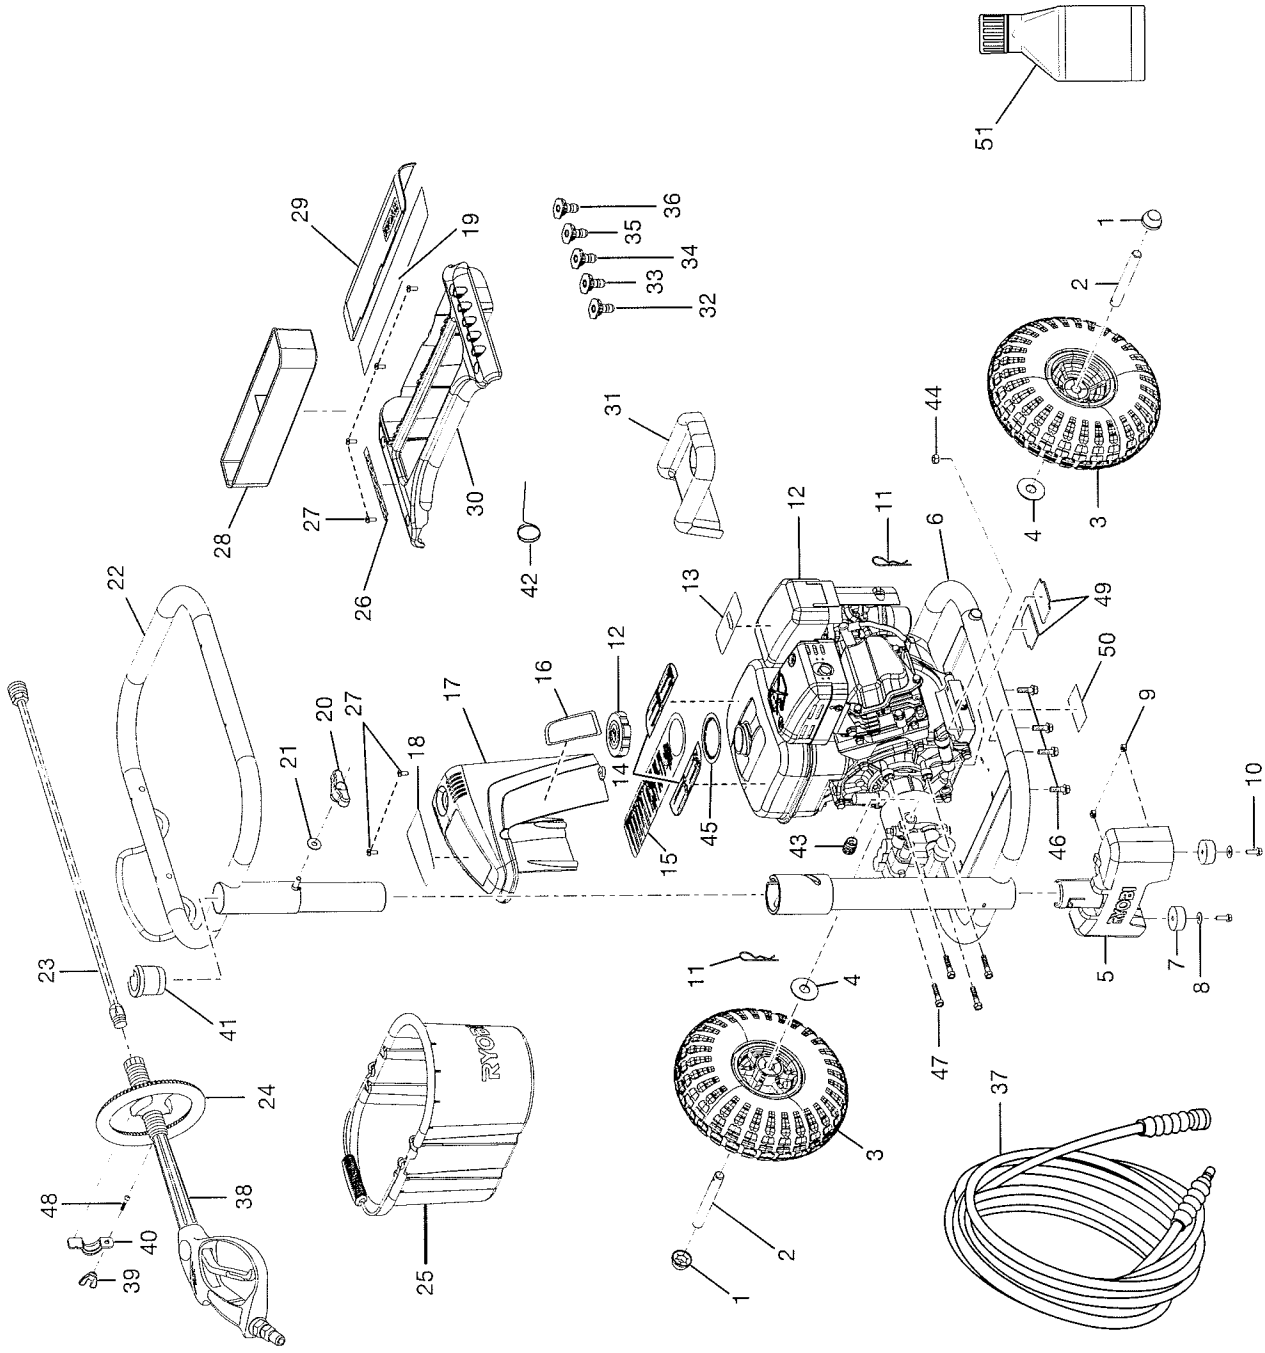

RYOBI GASOLINE PRESSURE WASHER - MODEL NUMBER RY80030

RYOBI GASOLINE PRESSURE WASHER – MODEL NUMBER RY80030

The model number will be found on a plate attached to the engine housing. Always mention the model number in all correspondence regarding your Pressure Washer or when ordering repair parts.

PARTS LIST

KEY NO.	PART NO.	DESCRIPTION	QTY.
1	985648001	PUSH CAP.....	2
2	985646001	AXLE.....	2
3	985650001	WHEEL ASSEMBLY.....	2
4	638128001	WASHER.....	2
5	985651001	FOOT.....	1
6	985691001	LOWER TUBE BODY.....	1
7	985652001	WEAR PAD.....	2
8	638128003	WASHER.....	2
9	678016002	* NYLON LOCK NUT (1/4-20).....	2
10	660738001	* SCREW (1/4-20 X 3/4 in. HEX HD.).....	2
11	985647001	HITCH PIN.....	2
12	***	ENGINE, ROBIN (EX21).....	1
13	986115001	LABEL, HOT SURFACE WARNING.....	1
14	986116001	LABEL, WARNING.....	1
15	986112001	LABEL, CAUTION.....	1
16	986111001	LABEL, PUMP DESIGNATOR.....	1
17	985662001	PUMP COVER.....	1
18	986072001	LABEL, QUICK START GUIDE.....	1
19	986113001	QUICK START GUIDE.....	1
20	985771001	KNOB (5/16 in.).....	1
21	638128002	WASHER (5/16 in.).....	1
22	985685001	UPPER TUBE BODY.....	1
23	985675001	SPRAY WAND EXTENSION.....	1
24	985672001	HANDLE.....	1
25	985663001	DETERGENT BUCKET.....	1
26	986073001	LABEL, NOZZLE.....	1
27	985670001	SCREW (12-14 TYPE B THREAD).....	6
28	985669001	TRAY INSERT.....	1
29	985668001	LID.....	1

* Standard Hardware Item – May Be Purchased Locally
*** Parts Available At Your Local Robin Dealer